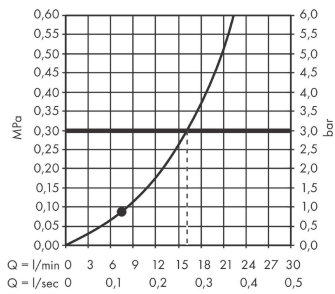

Rainfinity

Overhead shower 250 1jet

Surfaces: **Matt White** Article Number: **26228700**

Description

product features

- shower head size: 250 mm
- spray type: PowderRain
- ball-joint: overhead shower angle (2 x 5°) adjustable
- frame: metal
- material spray disc: aluminium
- spray disc surface: graphite
- maximum flow rate at 3 bar: 16 l/min
- flow rate PowderRain spray (at 3 bar): 16 l/min
- minimum flow pressure: 1 bar
- overhead shower removable for cleaning
- installation: ceiling or wall
- connection thread G 1/2
- connection dimension: DN15

Technology

Design awards

reddot award 2019
best of the best

Product image

Scale drawing

Rainfinity
Overhead shower 250 1jet
 Surfaces: **Matt White** Article Number: **26228700**

Flowchart

The consumption was measured in combination with the appropriate fittings (thermostat/mixer/in-wall valve) to reflect actual application in practice.