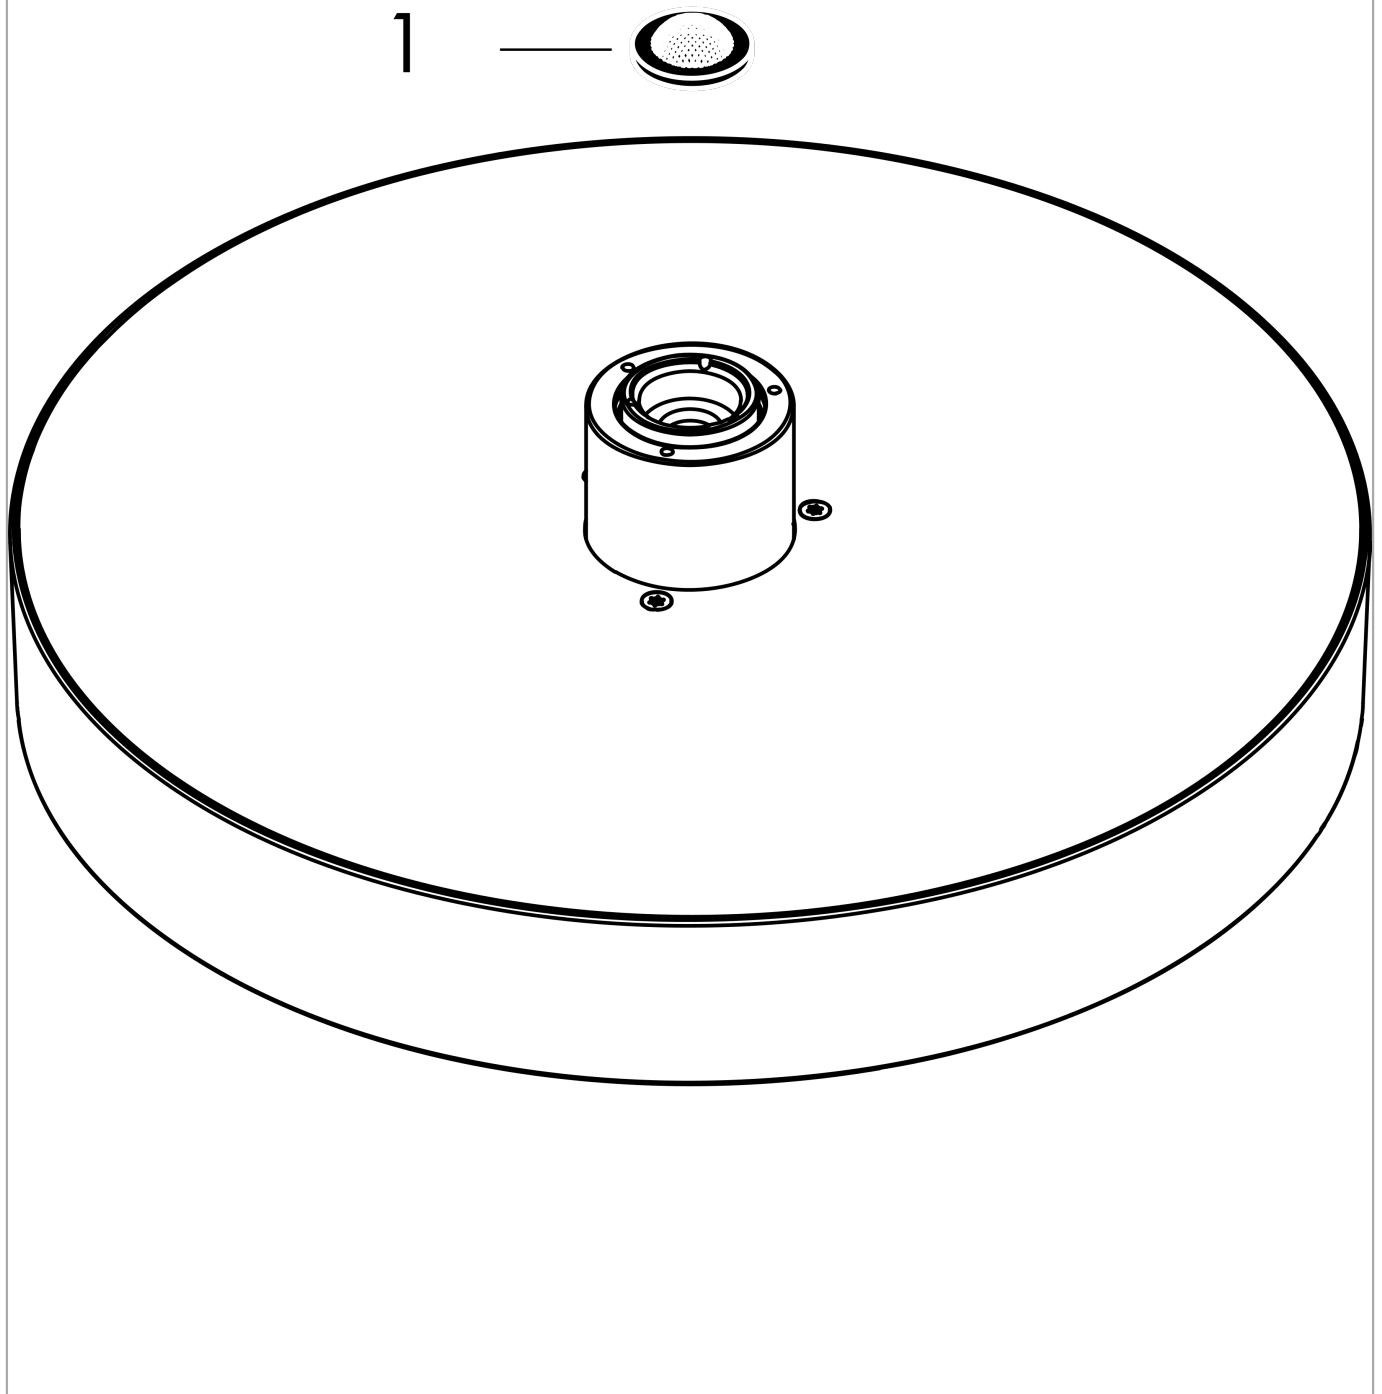

Rainfinity

Overhead shower 250 1jet

Surfaces: **Matt White** Article Number: **26228700**

Description

product features

- shower head size: 250 mm
- spray type: PowderRain
- ball-joint: overhead shower angle (2 x 5°) adjustable
- frame: metal
- material spray disc: aluminium
- spray disc surface: graphite
- maximum flow rate at 3 bar: 16 l/min
- flow rate PowderRain spray (at 3 bar): 16 l/min
- minimum flow pressure: 1 bar
- overhead shower removable for cleaning
- installation: ceiling or wall
- connection thread G 1/2
- connection dimension: DN15

Technology

Design awards

reddot award 2019
best of the best

Product image

Scale drawing

Rainfinity
Overhead shower 250 1jet
 Surfaces: **Matt White** Article Number: **26228700**

Flowchart

The consumption was measured in combination with the appropriate fittings (thermostat/mixer/in-wall valve) to reflect actual application in practice.

Rainfinity
Overhead shower 250 1jet
Surfaces: **Matt White** Article Number: **26228700**

Exploded Drawing

Year of production: >07/19

Rainfinity
Overhead shower 250 1jet
 Surfaces: **Matt White** Article Number: **26228700**