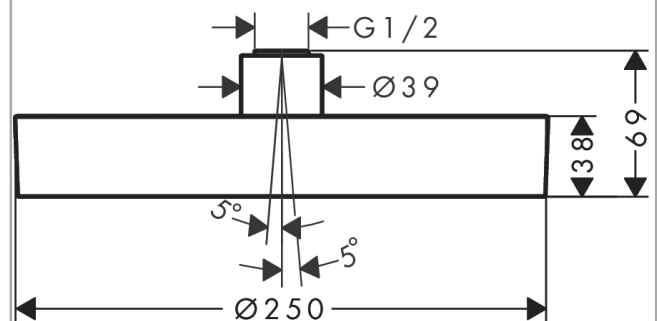

Rainfinity

Overhead shower 250 1jet

Surfaces: **Matt White** Article Number: **26228700**

Description

product features

- shower head size: 250 mm
- spray type: PowderRain
- ball-joint: overhead shower angle (2 x 5°) adjustable
- frame: metal
- material spray disc: aluminium
- spray disc surface: graphite
- maximum flow rate at 3 bar: 16 l/min
- flow rate PowderRain spray (at 3 bar): 16 l/min
- minimum flow pressure: 1 bar
- overhead shower removable for cleaning
- installation: ceiling or wall
- connection thread G 1/2
- connection dimension: DN15

Technology

Design awards

reddot award 2019
best of the best

Product image

Scale drawing

Rainfinity
Overhead shower 250 1jet
 Surfaces: **Matt White** Article Number: **26228700**

Flowchart

The consumption was measured in combination with the appropriate fittings (thermostat/mixer/in-wall valve) to reflect actual application in practice.

Rainfinity
Overhead shower 250 1jet
Surfaces: **Matt White** Article Number: **26228700**

Exploded Drawing

Year of production: >07/19

Rainfinity
Overhead shower 250 1jet
 Surfaces: **Matt White** Article Number: **26228700**